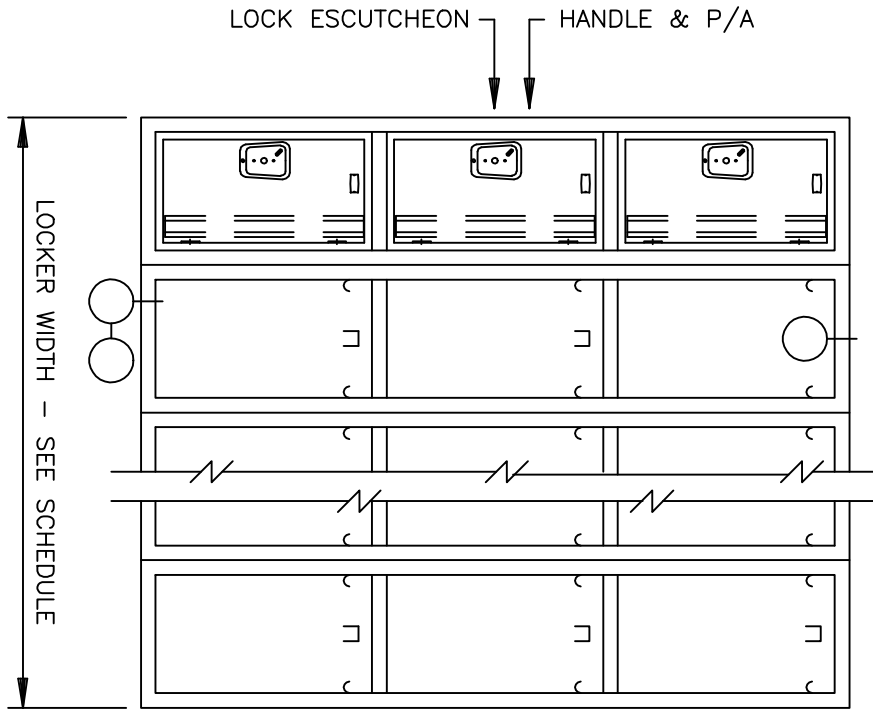

SINGLE POINT 2 CORRIDOR LOCKER - 72" TRIPLE TIER

FRONT ELEVATION

SR SECTIONS  
SR BACK TO BACK