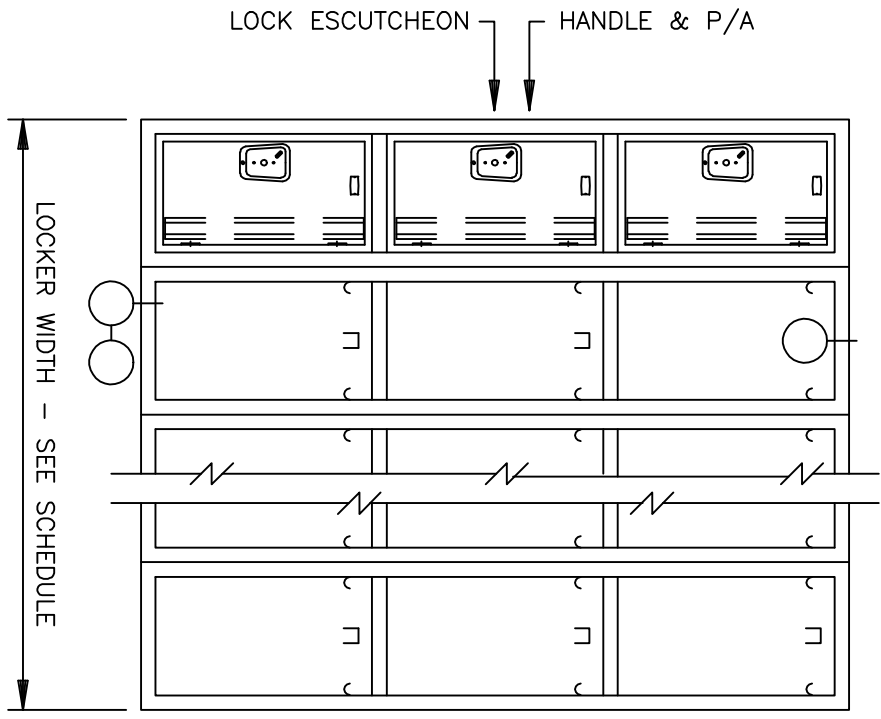

SINGLE POINT 2 CORRIDOR LOCKER - 60" TRIPLE TIER

FRONT ELEVATION

SR SECTIONS  
SR BACK TO BACK