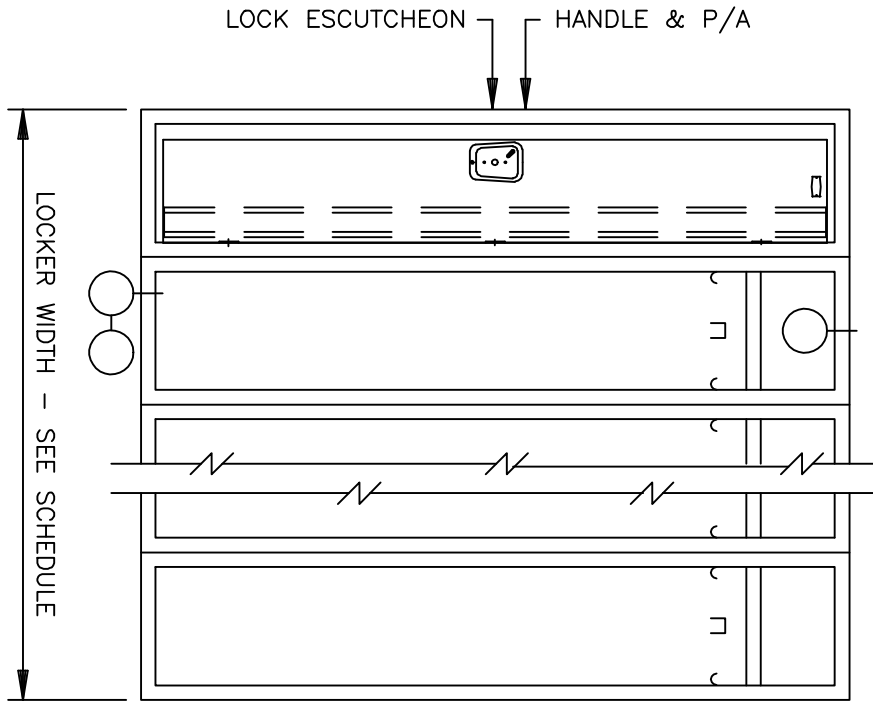

SINGLE POINT 2 CORRIDOR LOCKER - 72" SINGLE TIER

FRONT ELEVATION

SR SECTIONS  
SR BACK TO BACK