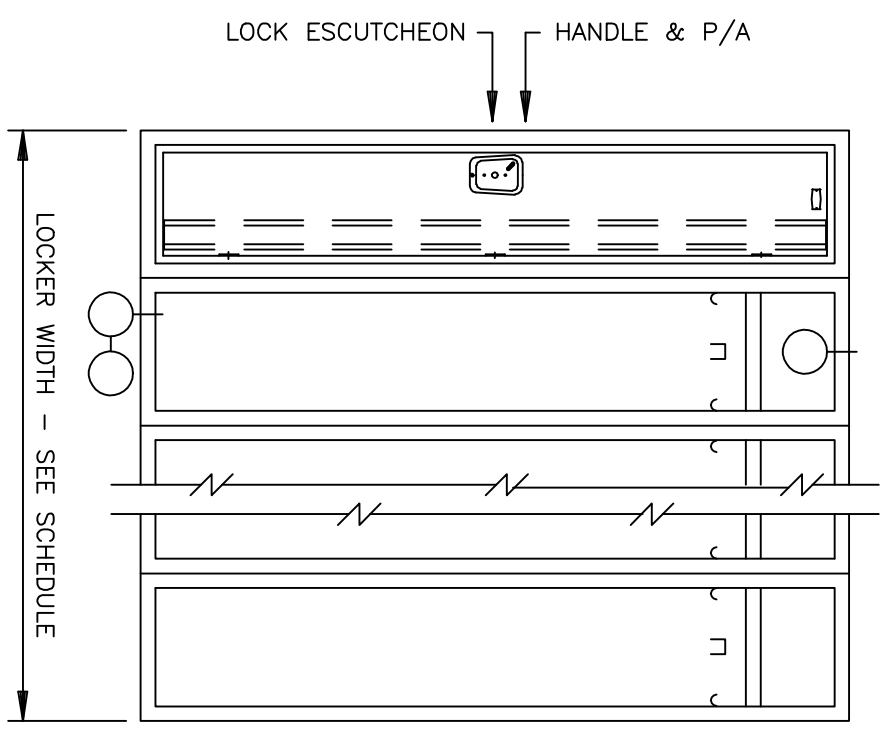

SINGLE POINT 2 CORRIDOR LOCKER - 60" SINGLE TIER

FRONT ELEVATION

SR SECTIONS  
SR BACK TO BACK