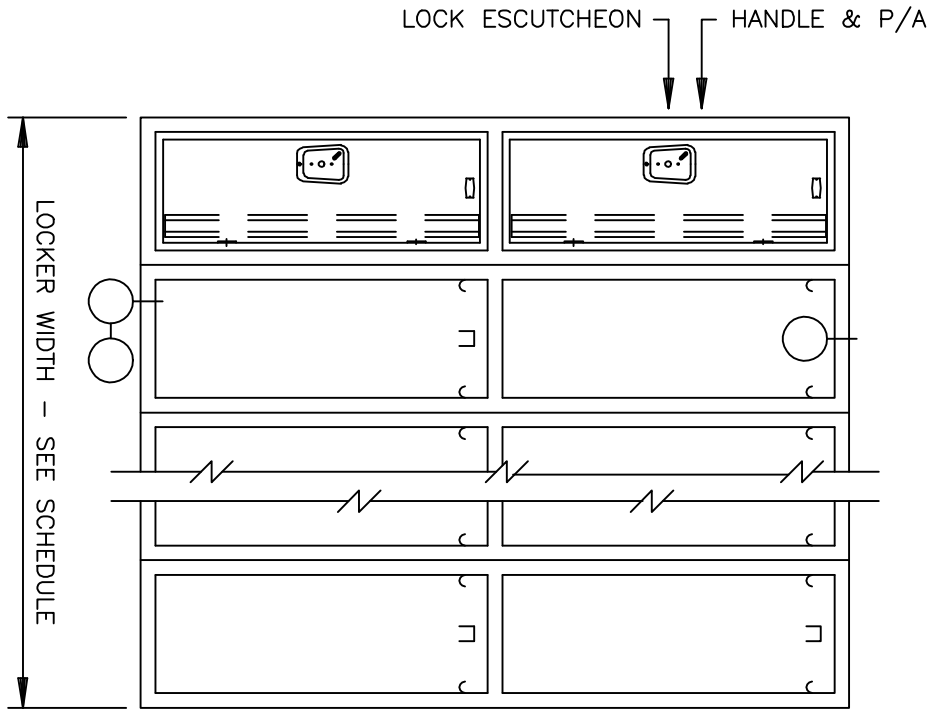

SINGLE POINT 2 CORRIDOR LOCKER - 72" DOUBLE TIER

FRONT ELEVATION

SR SECTIONS  
SR BACK TO BACK