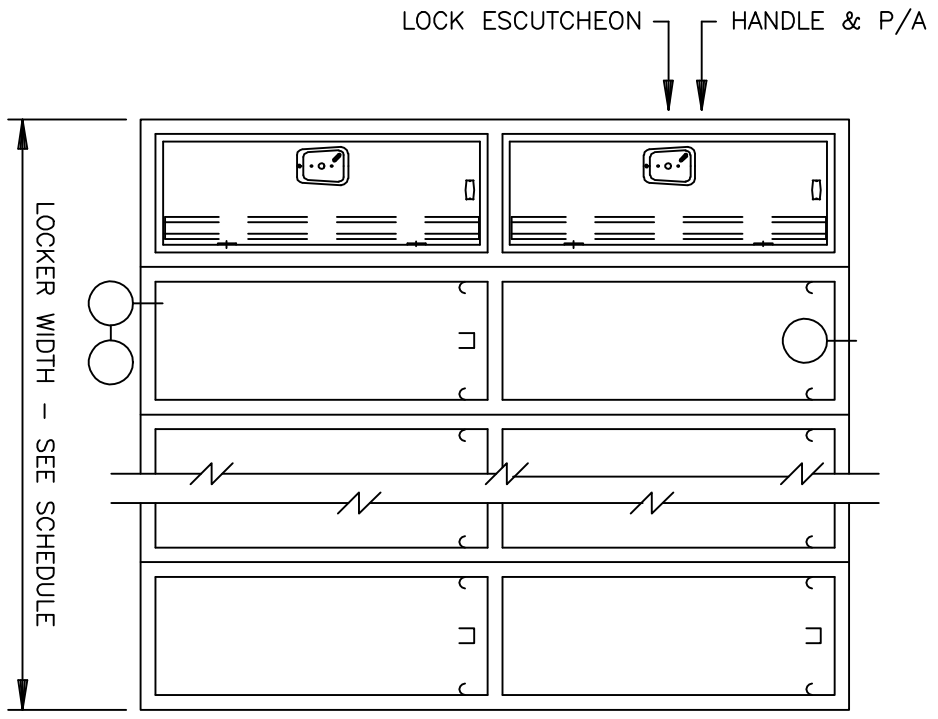

SINGLE POINT 2 CORRIDOR LOCKER - 60" DOUBLE TIER

FRONT ELEVATION

SR SECTIONS
SR BACK TO BACK