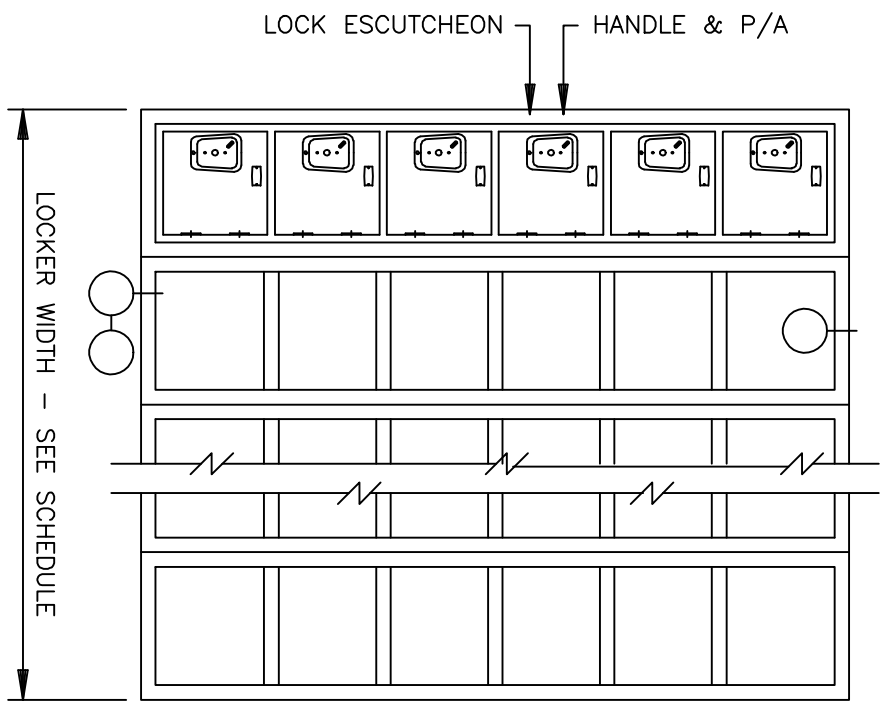

SINGLE POINT 2 CORRIDOR LOCKER - 72" 6-HI BOX

FRONT ELEVATION

SR SECTIONS

SR BACK TO BACK