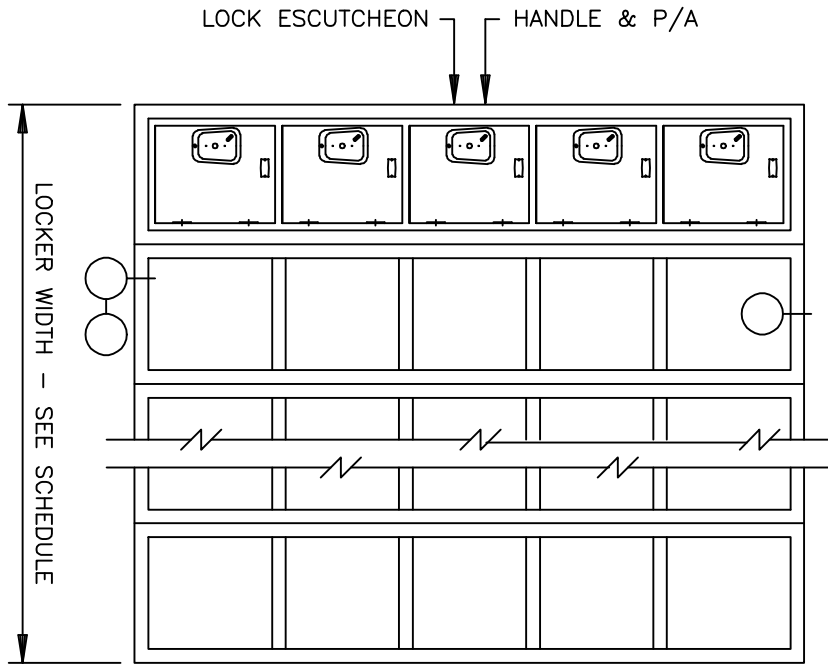

SINGLE POINT 2 CORRIDOR LOCKER - 72" 5-HI BOX

FRONT ELEVATION

SR

SECTIONS

SR BACK TO BACK