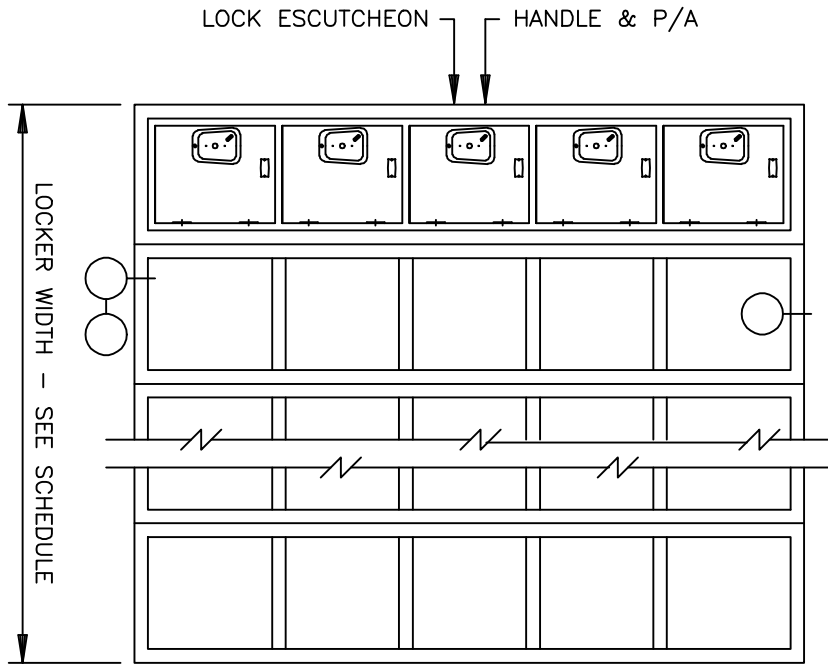

SINGLE POINT 2 CORRIDOR LOCKER - 60" 5-HI BOX

FRONT ELEVATION

SR
SECTIONS
SR BACK TO BACK