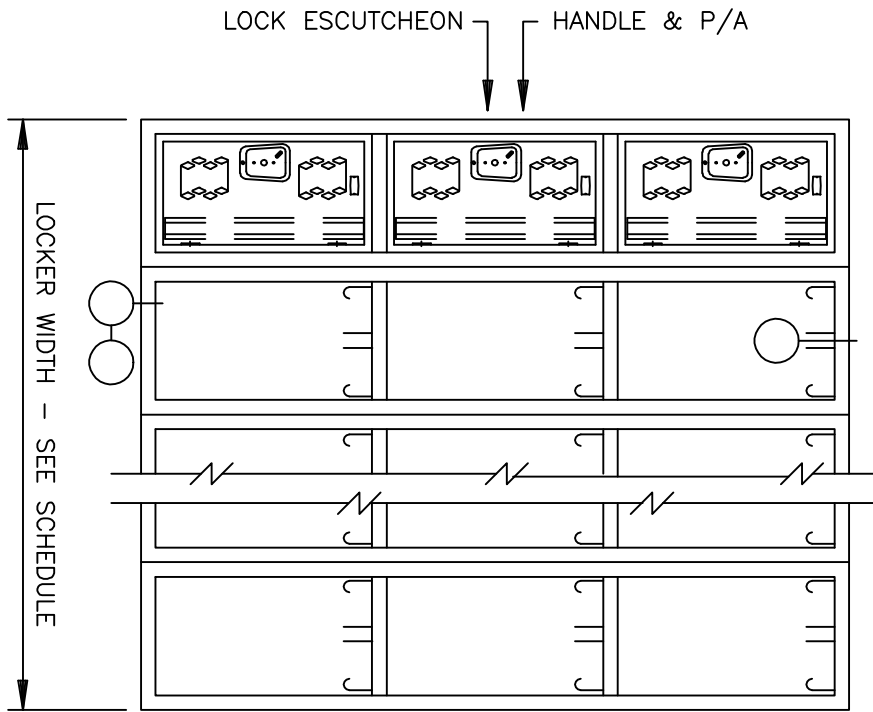

SINGLE POINT 2 ATHLETIC LOCKER - 72" TRIPLE TIER

FRONT ELEVATION

SR SECTIONS
SR BACK TO BACK