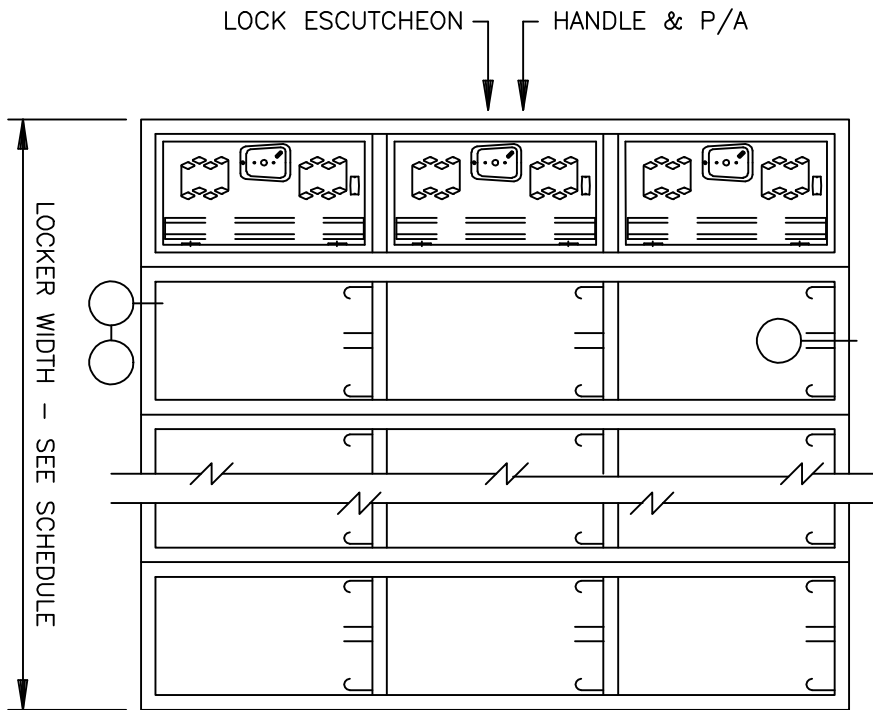

SINGLE POINT 2 ATHLETIC LOCKER - 60" TRIPLE TIER

FRONT ELEVATION

SECTIONS