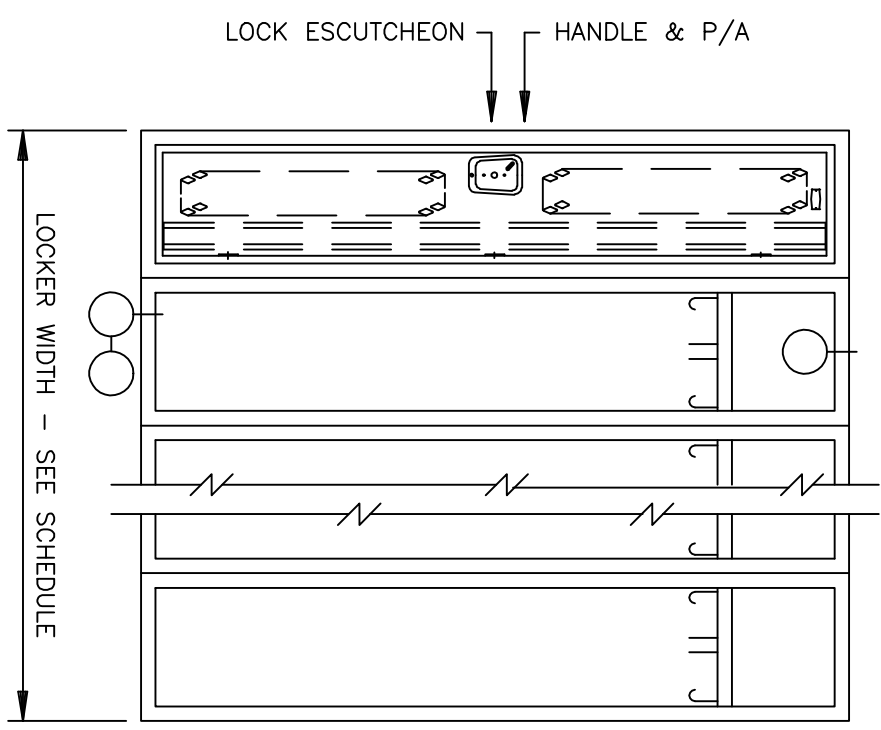

SINGLE POINT 2 ATHLETIC LOCKER - 72" SINGLE TIER

FRONT ELEVATION

SECTIONS