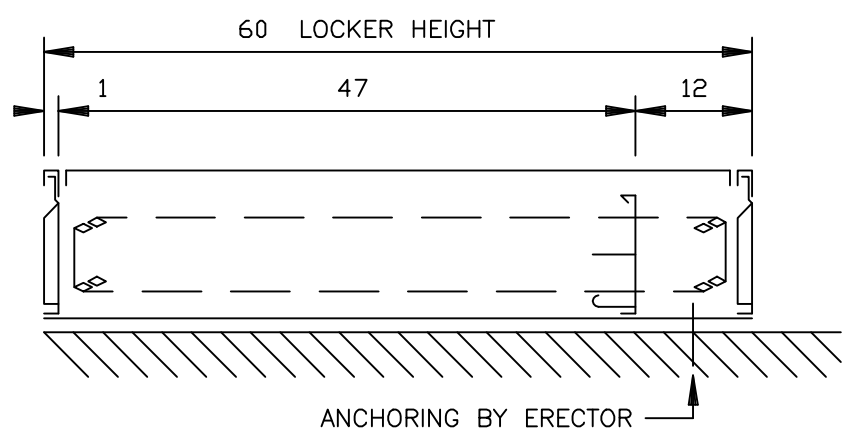

SINGLE POINT 2 ATHLETIC LOCKER - 60" SINGLE TIER

FRONT ELEVATION

SECTIONS