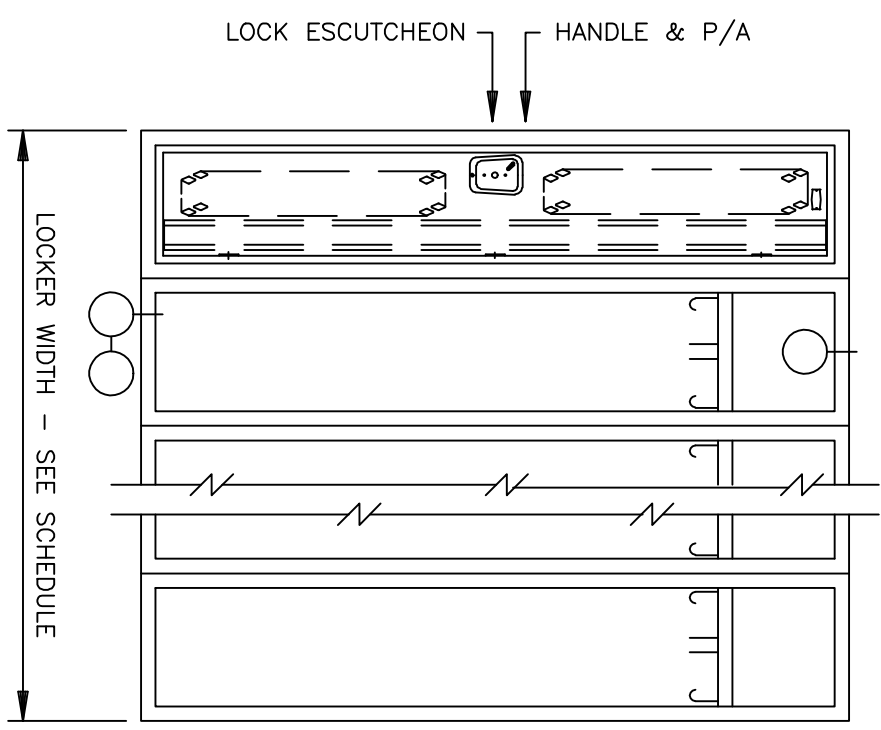

SINGLE POINT 2 ATHLETIC LOCKER - 60" SINGLE TIER

FRONT ELEVATION

SECTIONS