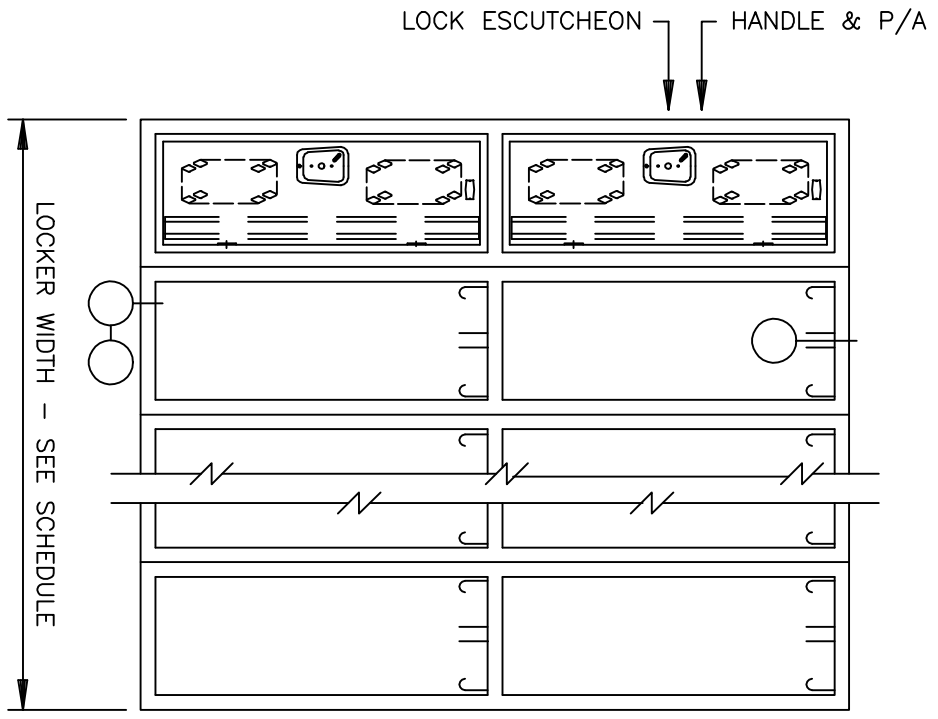

SINGLE POINT 2 ATHLETIC LOCKER - 72" DOUBLE TIER

FRONT ELEVATION

SECTIONS

DEPTH
SR

DEPTH
SR BACK TO BACK

ANCHORING BY ERECTOR