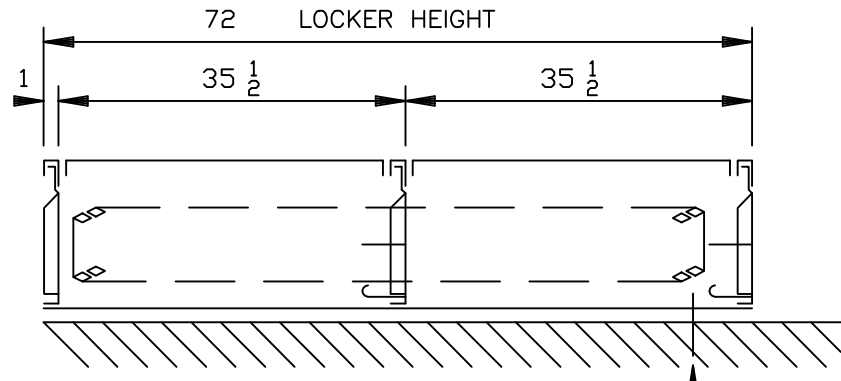

SINGLE POINT 2 ATHLETIC LOCKER - 72" DOUBLE TIER

FRONT ELEVATION

SECTIONS

DEPTH
SR

DEPTH
SR BACK TO BACK

ANCHORING BY ERECTOR