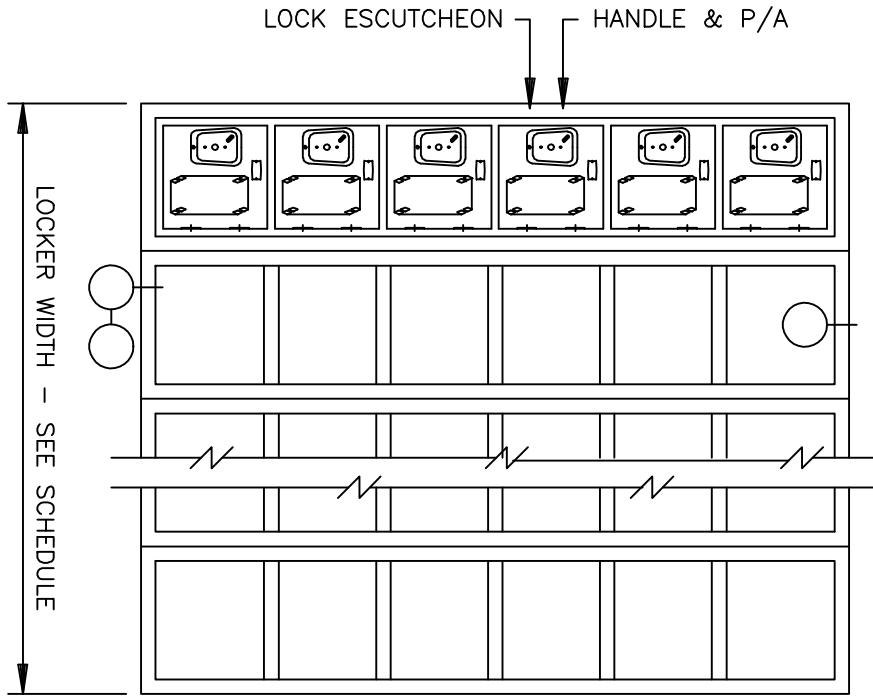

SINGLE POINT 2 ATHLETIC LOCKER - 72" 6-HI BOX

FRONT ELEVATION

72" LOCKER HEIGHT

DEPTH SR

SECTIONS

DEPTH SR BACK TO BACK