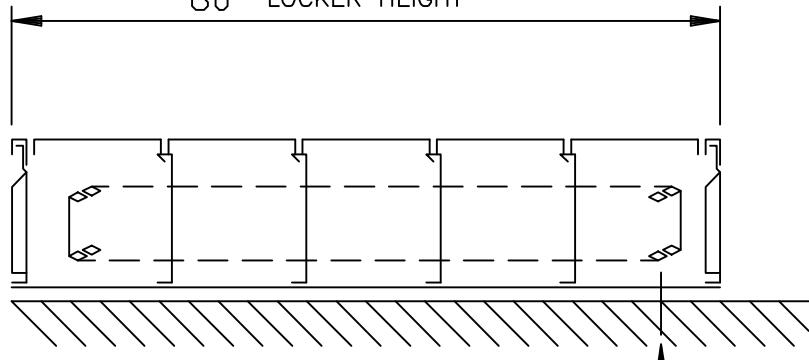

SINGLE POINT 2 ATHLETIC LOCKER - 60" 5-HI BOX

FRONT ELEVATION

60 LOCKER HEIGHT

DEPTH SR

SECTIONS

DEPTH SR BACK TO BACK