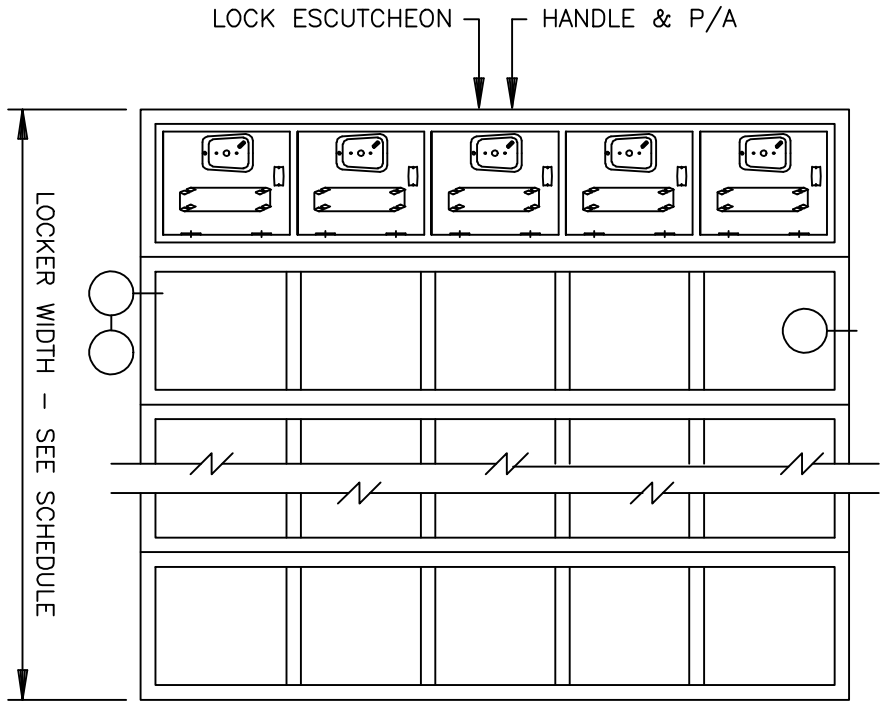

SINGLE POINT 2 ATHLETIC LOCKER - 60" 5-HI BOX

FRONT ELEVATION

60 LOCKER HEIGHT

DEPTH SR

SECTIONS

DEPTH SR BACK TO BACK