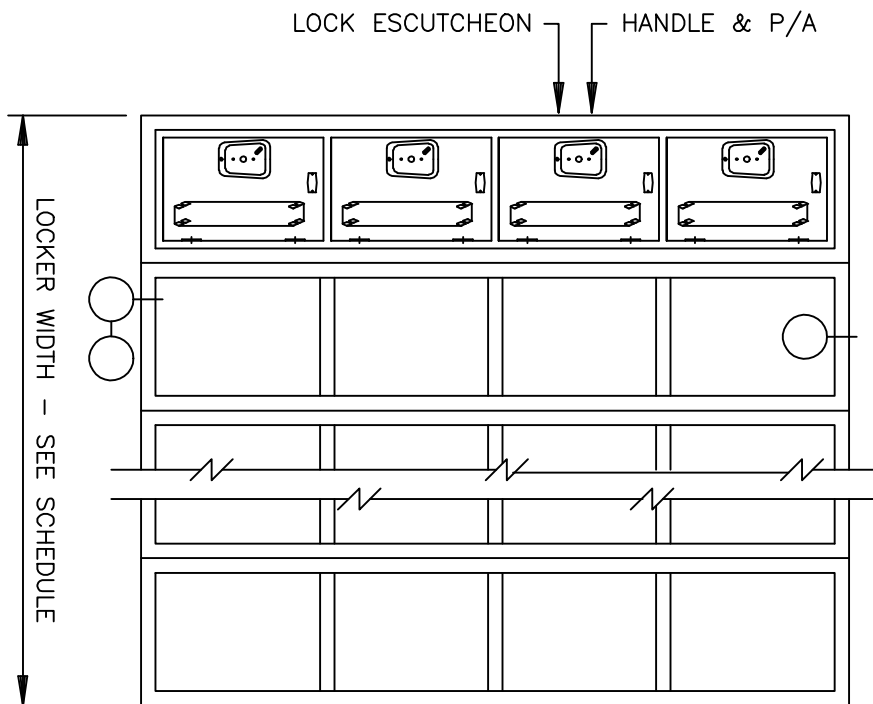

SINGLE POINT 2 ATHLETIC LOCKER - FOUR HIGH BOX

FRONT ELEVATION

LOCKER HEIGHT

SECTIONS