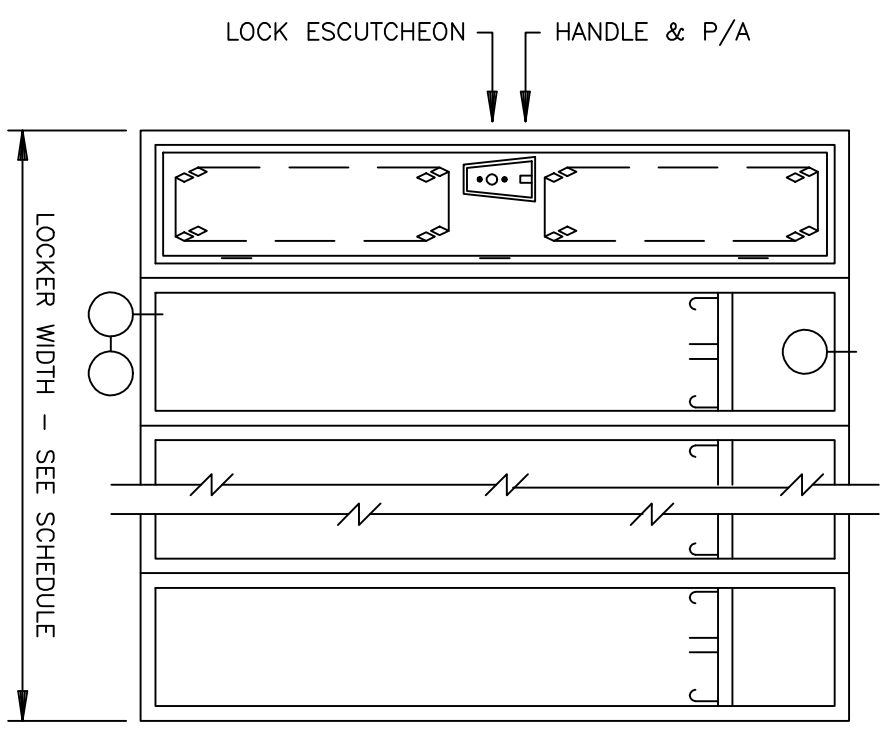

HEAVY DUTY VENTILATED LOCKER - 60" SINGLE TIER

FRONT ELEVATION

SECTIONS