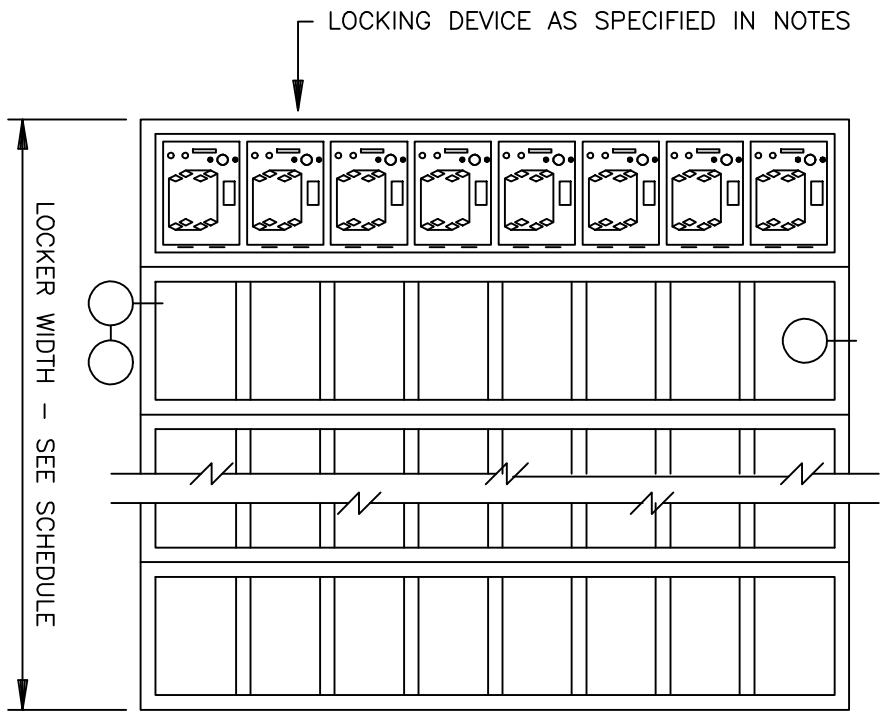

HEAVY DUTY VENTILATED LOCKER - 72" 8-HI BOX

FRONT ELEVATION

SECTIONS