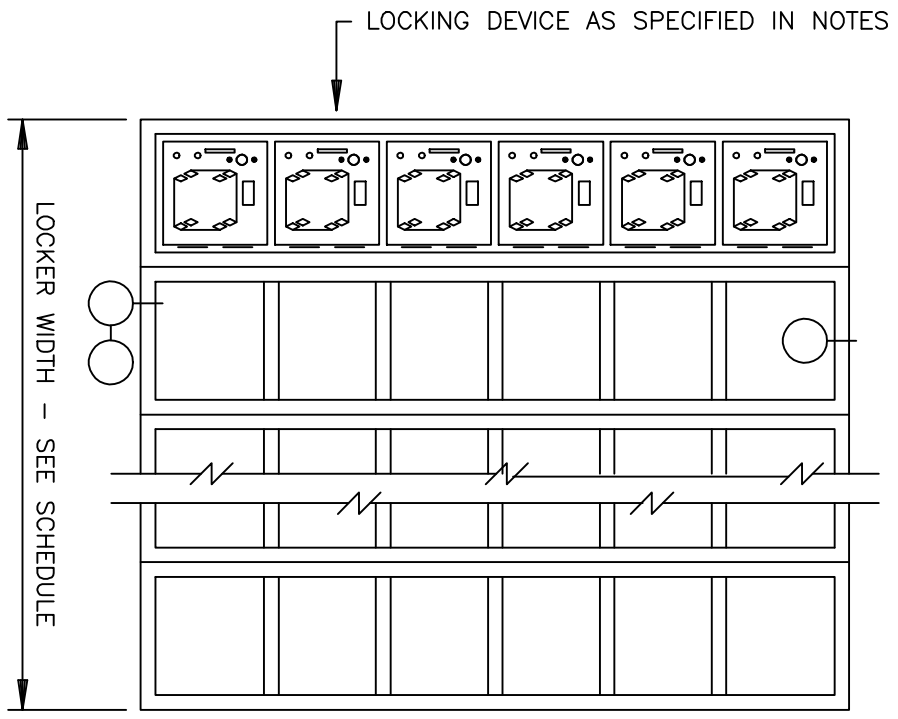

ALL WELDED VENTILATED LOCKER - 72" 6-HI BOX

FRONT ELEVATION

SECTION

ANCHORING BY ERECTOR