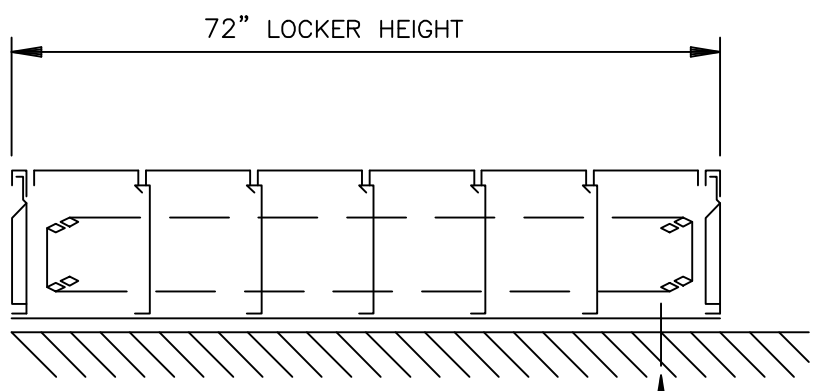

ALL WELDED VENTILATED LOCKER - 72" 6-HI BOX

FRONT ELEVATION

SECTION

ANCHORING BY ERECTOR