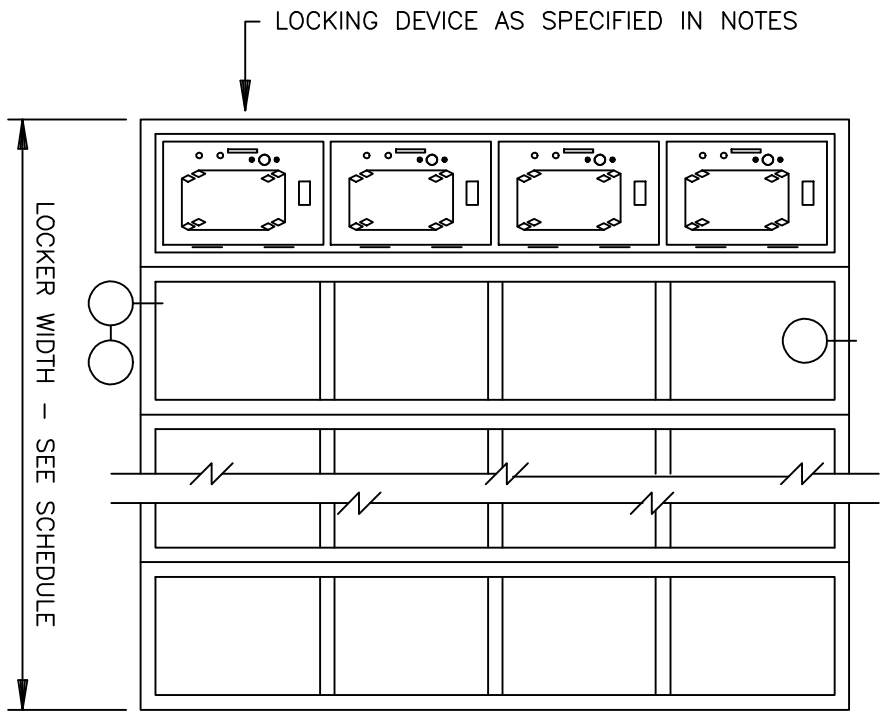

ALL WELDED VENTILATED LOCKER - _____" 4-HI BOX

FRONT ELEVATION

LOCKER HEIGHT

SECTIONS